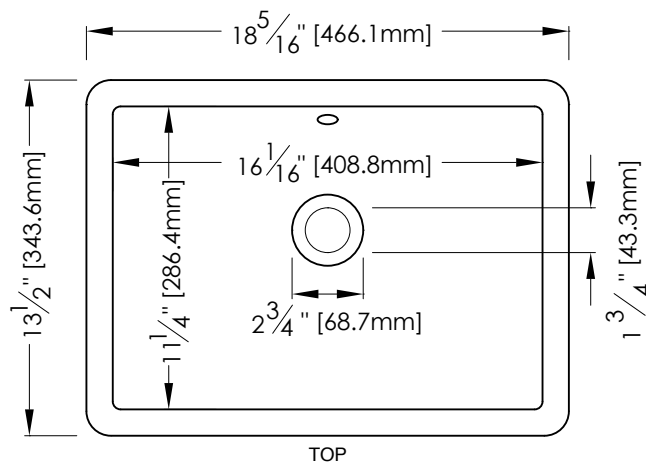

FEATURES

- undermount application
- Vitreous China

COLORS / FINISHES

- White

NOMINAL DIMENSIONS

- 18 5/16" Width x 13 1/2" Depth x 7 1/2" Height

SPECIFIED MODEL

MODEL	DESCRIPTION	COLORS / FINISHES
CUM183RWT	18" Rectangular Undermount Vitreous China Sink	<input type="checkbox"/> White

RECOMMENDED COMPONENTS		
Drain Kit	Ryvyr Umbrella Drain	<input type="checkbox"/> Chrome <input type="checkbox"/> Brushed Nickel

PRODUCT DIAGRAM

x = 1 1/8" [28.5mm]
Back of drain hole to
inside back of basin