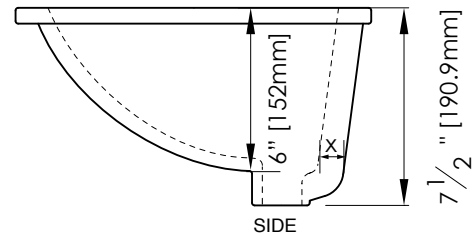

FEATURES

- undermount application
- Vitreous China

COLORS / FINISHES

- White

NOMINAL DIMENSIONS

- 18 5/16" Width x 13 1/2" Depth x 7 1/2" Height

SPECIFIED MODEL

MODEL	DESCRIPTION	COLORS / FINISHES
CUM183RWT	18" Rectangular Undermount Vitreous China Sink	<input type="checkbox"/> White

RECOMMENDED COMPONENTS		
Drain Kit	Ryvyr Umbrella Drain	<input type="checkbox"/> Chrome <input type="checkbox"/> Brushed Nickel

PRODUCT DIAGRAM

x = 1 1/8" [28.5mm]
Back of drain hole to
inside back of basin